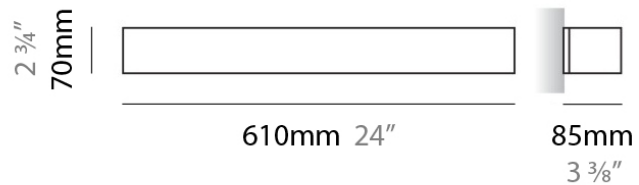

TOY SURFACE

D83141

GENERAL

Series: Toy _____
Brand: Panzeri _____
Division: Design _____
Mounting Type: Surface _____
Mounting Location: Wall _____
Subcategory: Ambient _____

PHYSICAL

Shape: Rectangle _____
Length (mm): 610 _____
Length (in): 24 _____
Height (mm): 70 _____
Height (in): 2 ¾ _____
Extension (mm): 85 _____
Extension (in): 3 ⅜ _____
Light Distribution: Direct / Indirect _____
Weight (kg): 2.7 _____
Weight (lbs): 6 _____
Diffuser: Frost White Glass _____
Fixture Finish: SST _____
Fixture Material: Metal _____

ELECTRICAL

Number of Lamps: 1 _____
Lamp Type: LED Retrofit / CFL _____
Bulb Included: Bulb Not Included _____
Total Output Wattage (W): 30 / 55 _____
Max. Wattage Per Lamp (W): 30 / 55 _____
Lamp Base: GX24-q3 _____
Driver Included: Yes _____
Driver Type: Ballast - 120Vac - Non-dimming _____
Input Voltage (V): 120 _____

LED

OPTICAL

RATINGS AND CERTIFICATIONS

Certified By: CSA Certified to UL and CSA Standards _____
IP rating: IP40 _____